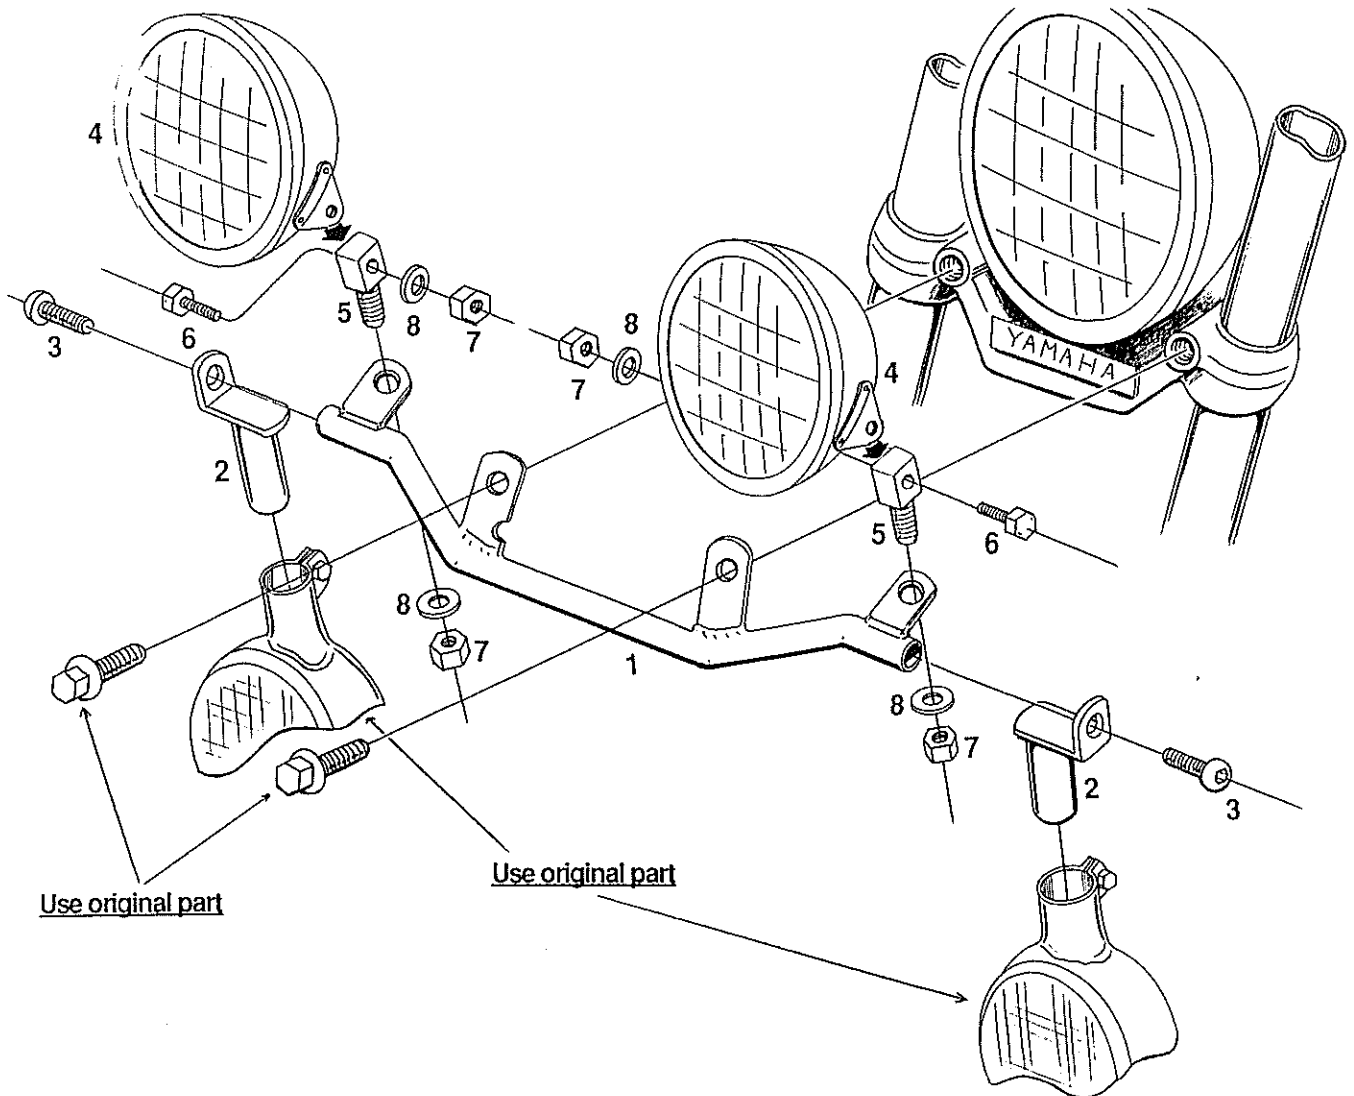

Spotlightbracket Yamaha XV535

Art. no. H682-105

Components Spotlights

4	Spotlight	2x
5	Connection block	2x
6	Bolt M10 x 30mm	2x
7	Locknut M10	4x
8	Washer for M10	4x

Components Bracket

1	Bracket	1x
2	Connection part for winker	2x
3	Allenhead bolt M8 x 20mm	2x

Spotlightbracket specially designed for Highway Hawk® spotlightset H68-1301 or spotlightset H68-1331.

© Moto-Lux Specialties B.V.
Barneveld - The Netherlands