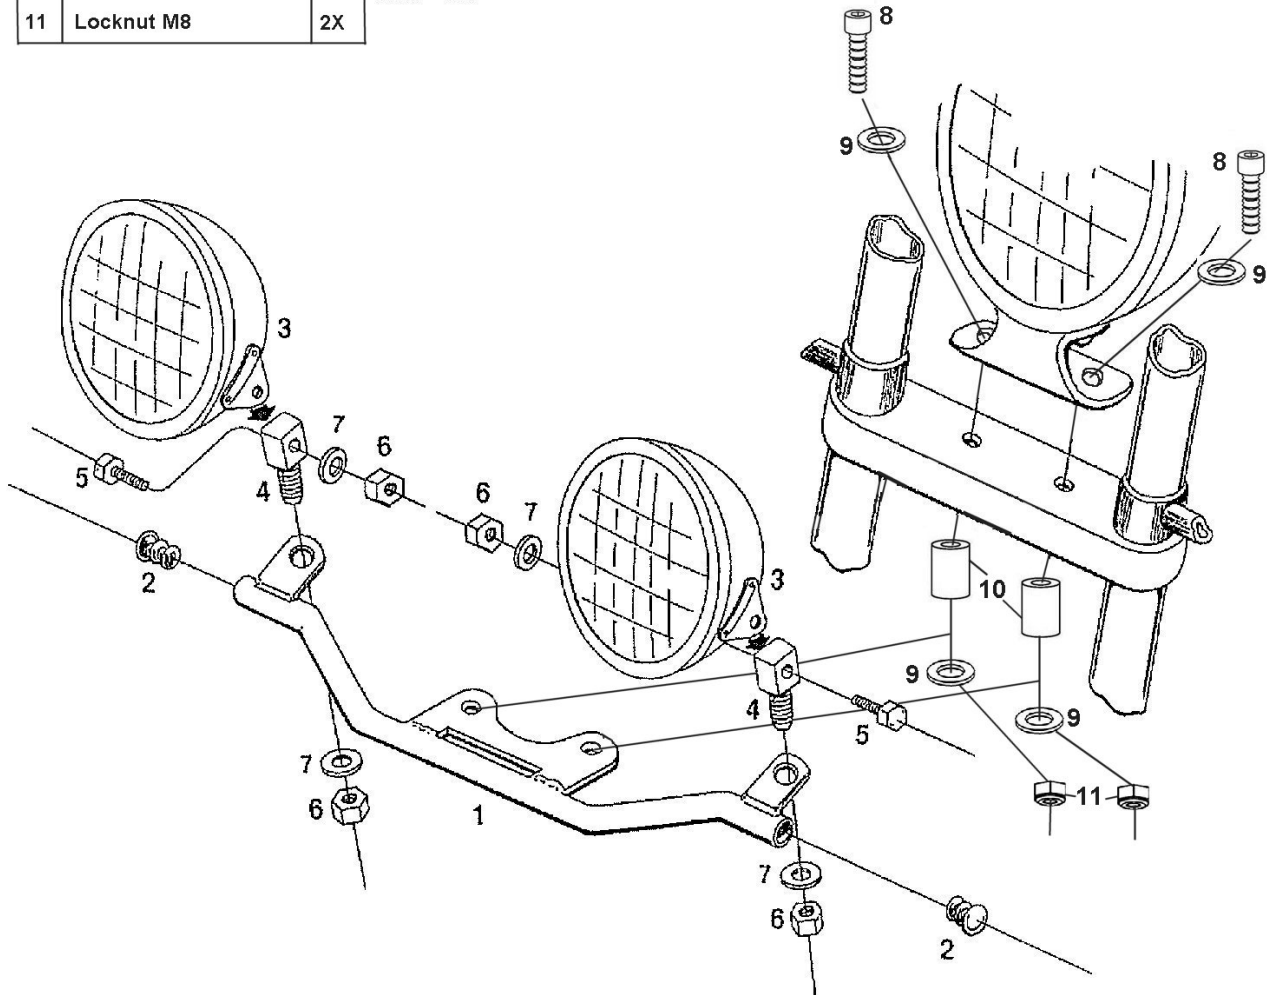

## Honda VTX1800

Art. no. 681-114

### Components Bracket

1	Bracket	1x
2	Dot	2x
8	Allen bolt M8 X 60mm	2X
9	Washer Ø16 X M8	4X
10	Spacer Ø16 X Ø8.5 X 32	2X
11	Locknut M8	2X

### Components Spotlights

3	Spotlight	2x
4	Connection block	2x
5	Bolt M10 x 30mm	2x
6	Locknut M10	4x
7	Washer for M10	4x

For spotlights check  
[WWW.HIGHWAYHAWK.COM](http://WWW.HIGHWAYHAWK.COM)  
 or the latest Highway Hawk  
 catalogue