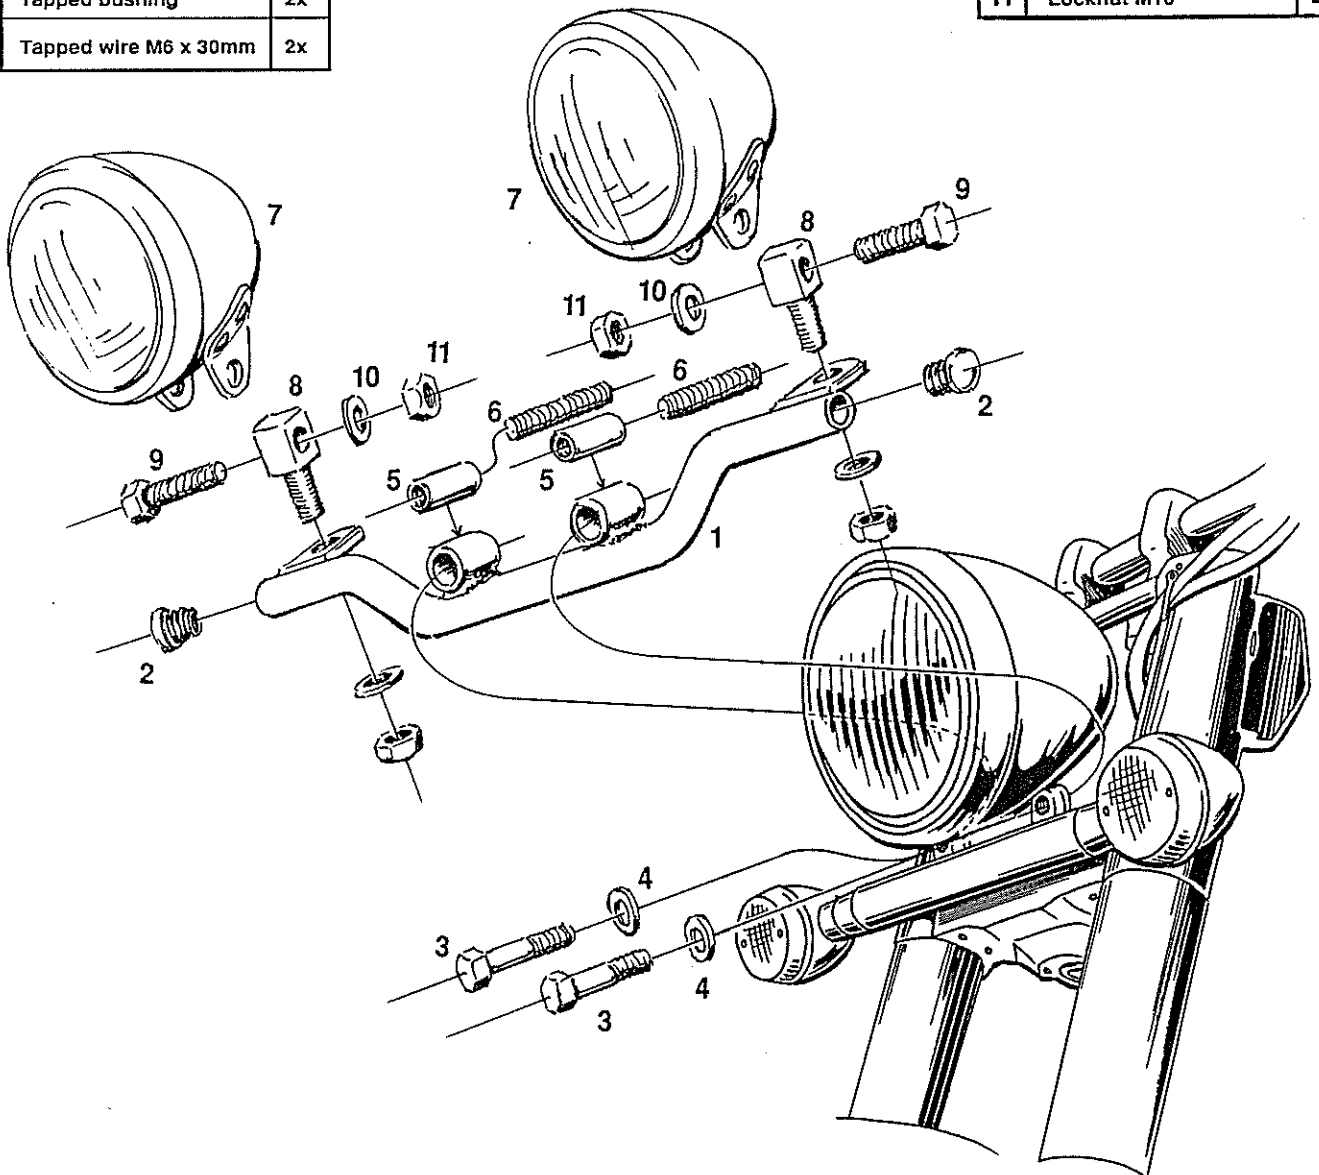

# Spotlight bracket Honda VT750 Ace

Art. no. 681-109

## Components

1	Bracket	1x
2	Dot	2x
3	Bolt M6 x 35mm	2x
4	Washer M6	2x
5	Tapped bushing	2x
6	Tapped wire M6 x 30mm	2x

## Components

7	Spotlight	1x
8	Connection block	2x
9	Bolt M10 x 30mm	2x
10	Washer M10	2x
11	Locknut M10	2x

Spotlightbracket specially designed for Highway Hawk® spotlightset H68-1301 or spotlightset H86-1331.