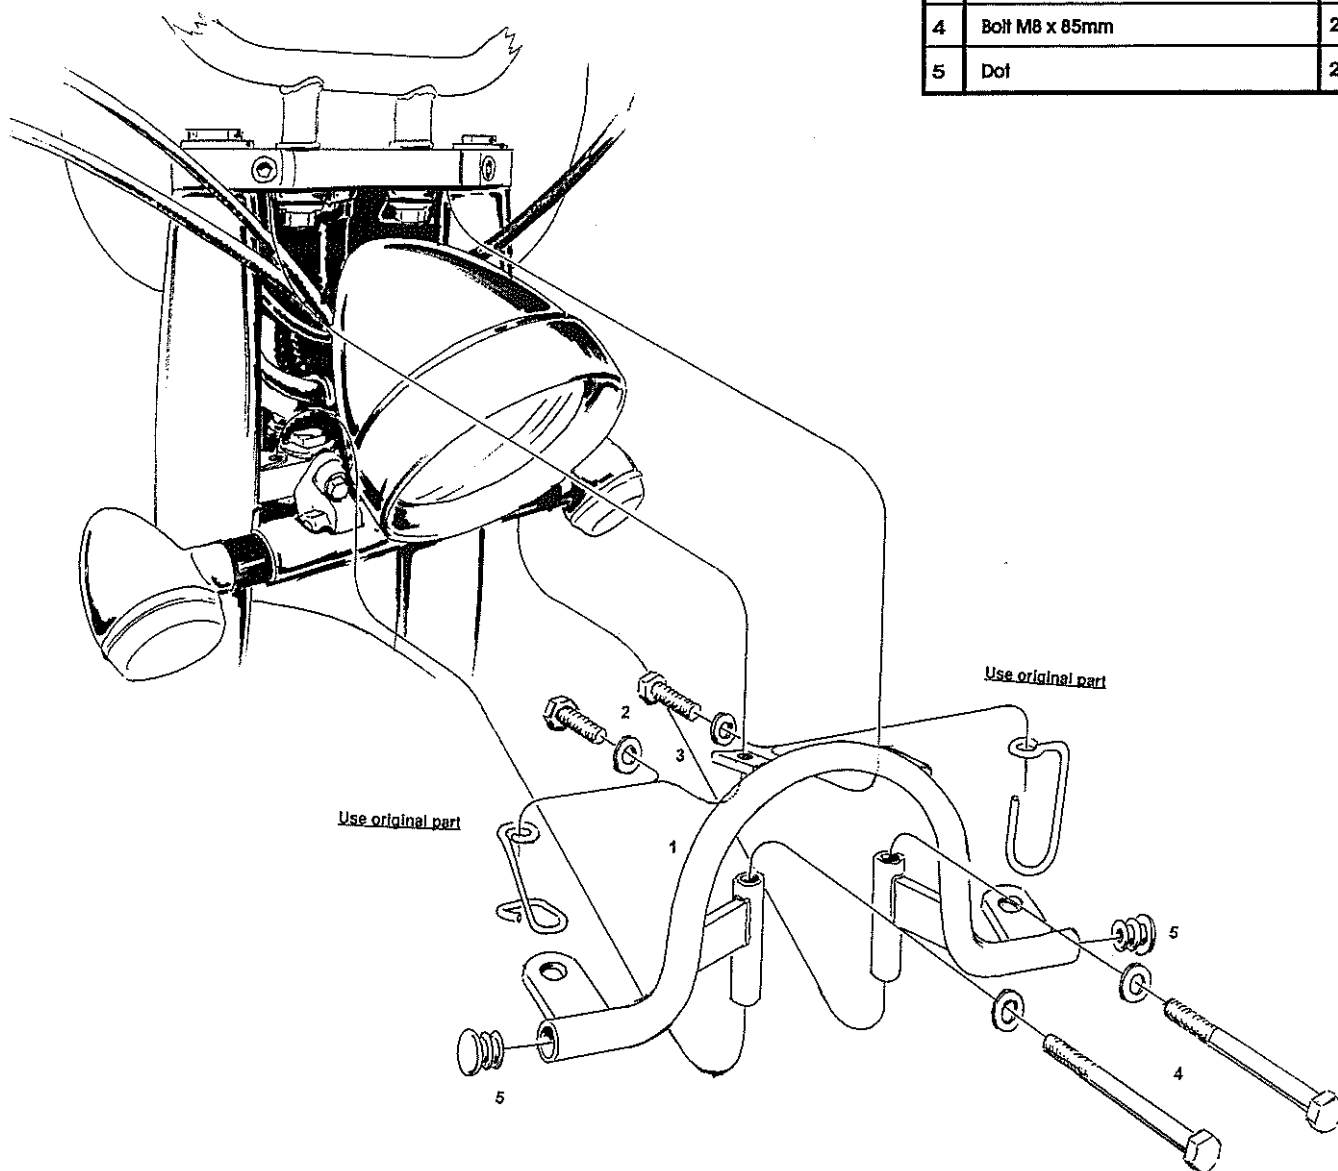

# Spotlight bracket

## Honda VT750 C4/C5

Art. no. 681 - 116

### Components

1	Spotlight bracket	1x
2	Bolt M8 x 20mm	2x
3	Washer M8	4x
4	Bolt M8 x 85mm	2x
5	Dot	2x

© Moto-Lux Specialties B.V.  
Barneveld - The Netherlands