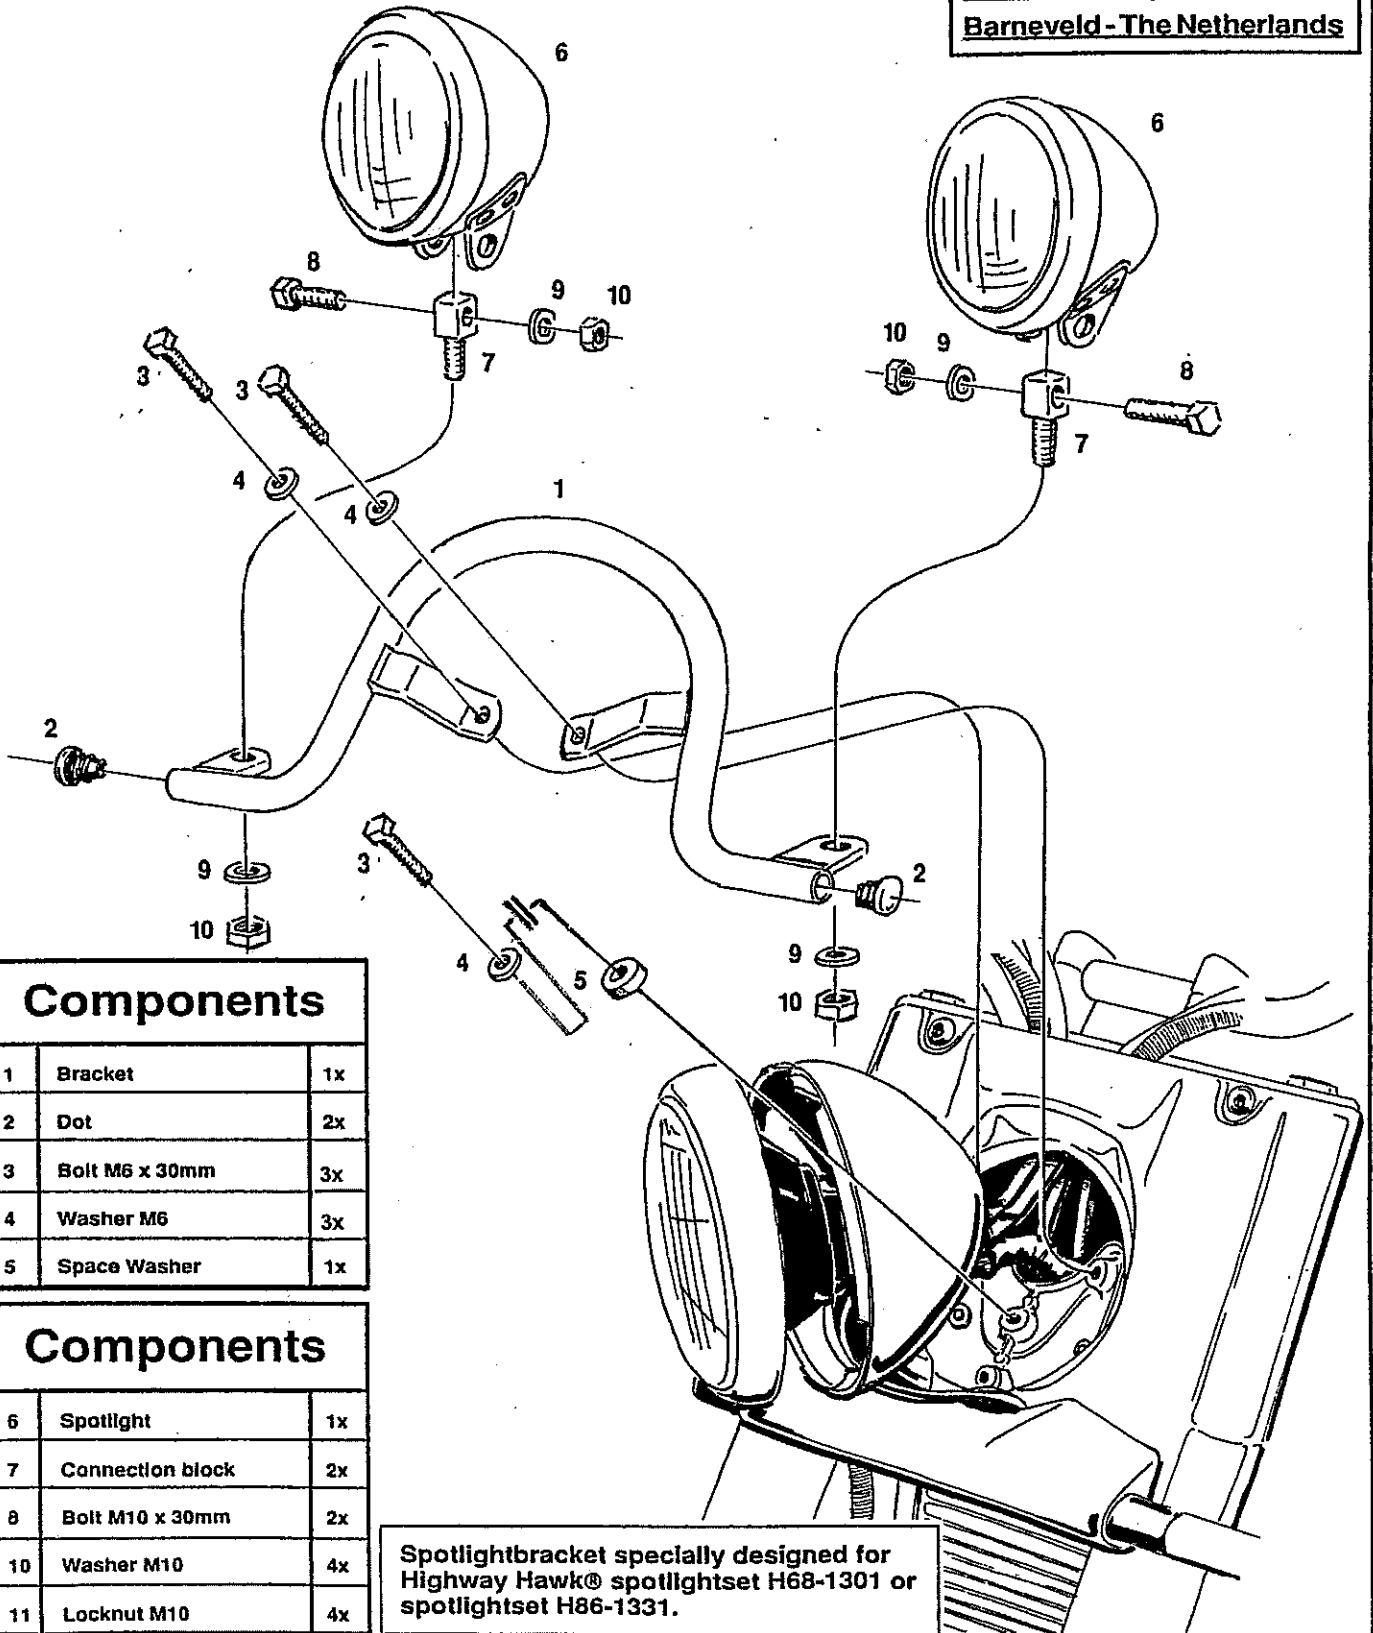

Spotlight bracket Suzuki VL 1500

Art. no. 683-116

© Moto-Lux Specialties B.V.
Barneveld - The Netherlands

Components		
1	Bracket	1x
2	Dot	2x
3	Bolt M6 x 30mm	3x
4	Washer M6	3x
5	Space Washer	1x

Components		
6	Spotlight	1x
7	Connection block	2x
8	Bolt M10 x 30mm	2x
10	Washer M10	4x
11	Locknut M10	4x

Spotlightbracket specially designed for Highway Hawk® spotlightset H68-1301 or spotlightset H86-1331.