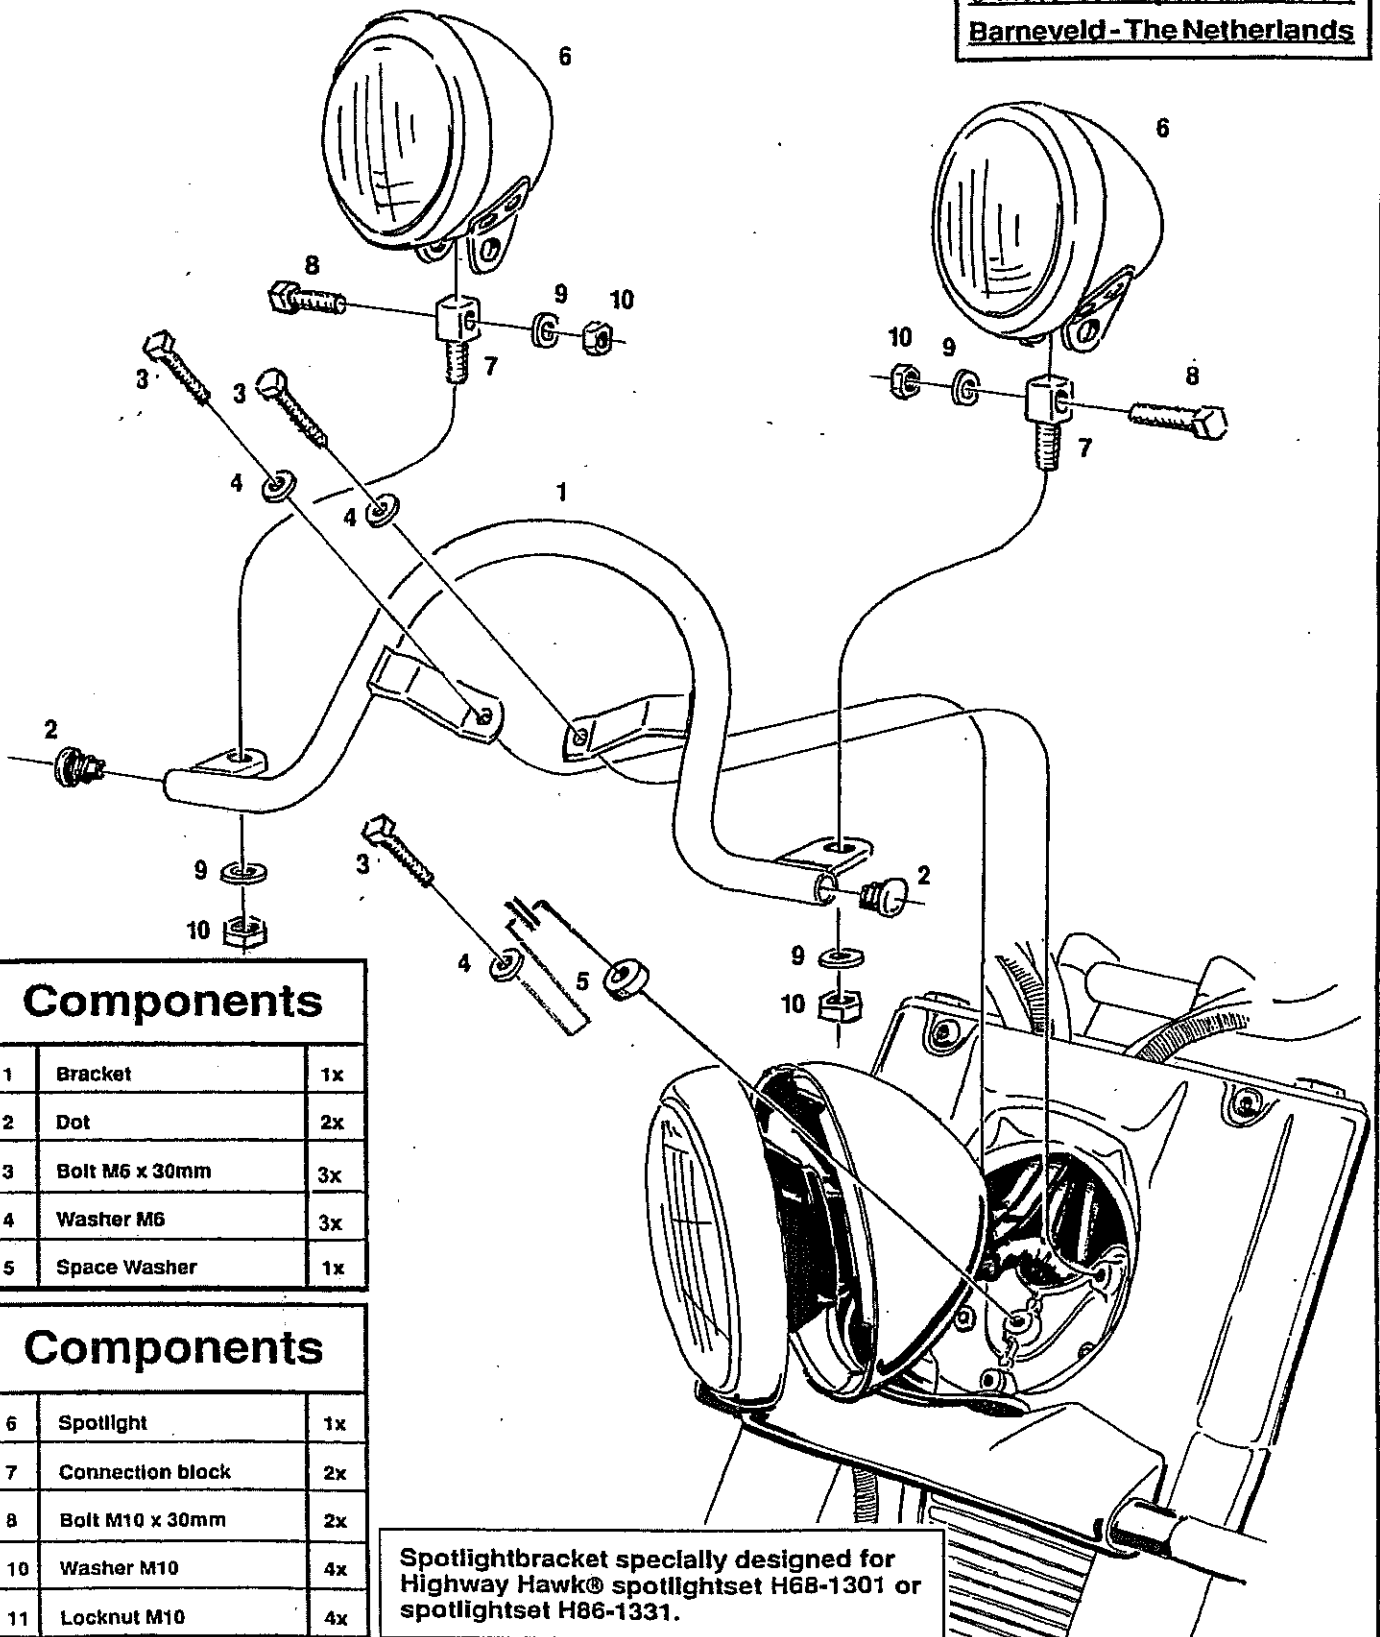

Spotlight bracket Suzuki VL 800

Art. no. 683-117

© Moto-Lux Specialties B.V.
Barneveld - The Netherlands

Components

1	Bracket	1x
2	Dot	2x
3	Bolt M6 x 30mm	3x
4	Washer M6	3x
5	Space Washer	1x

Components

6	Spotlight	1x
7	Connection block	2x
8	Bolt M10 x 30mm	2x
10	Washer M10	4x
11	Locknut M10	4x

Spotlightbracket specially designed for
Highway Hawk® spotlightset H68-1301 or
spotlightset H86-1331.