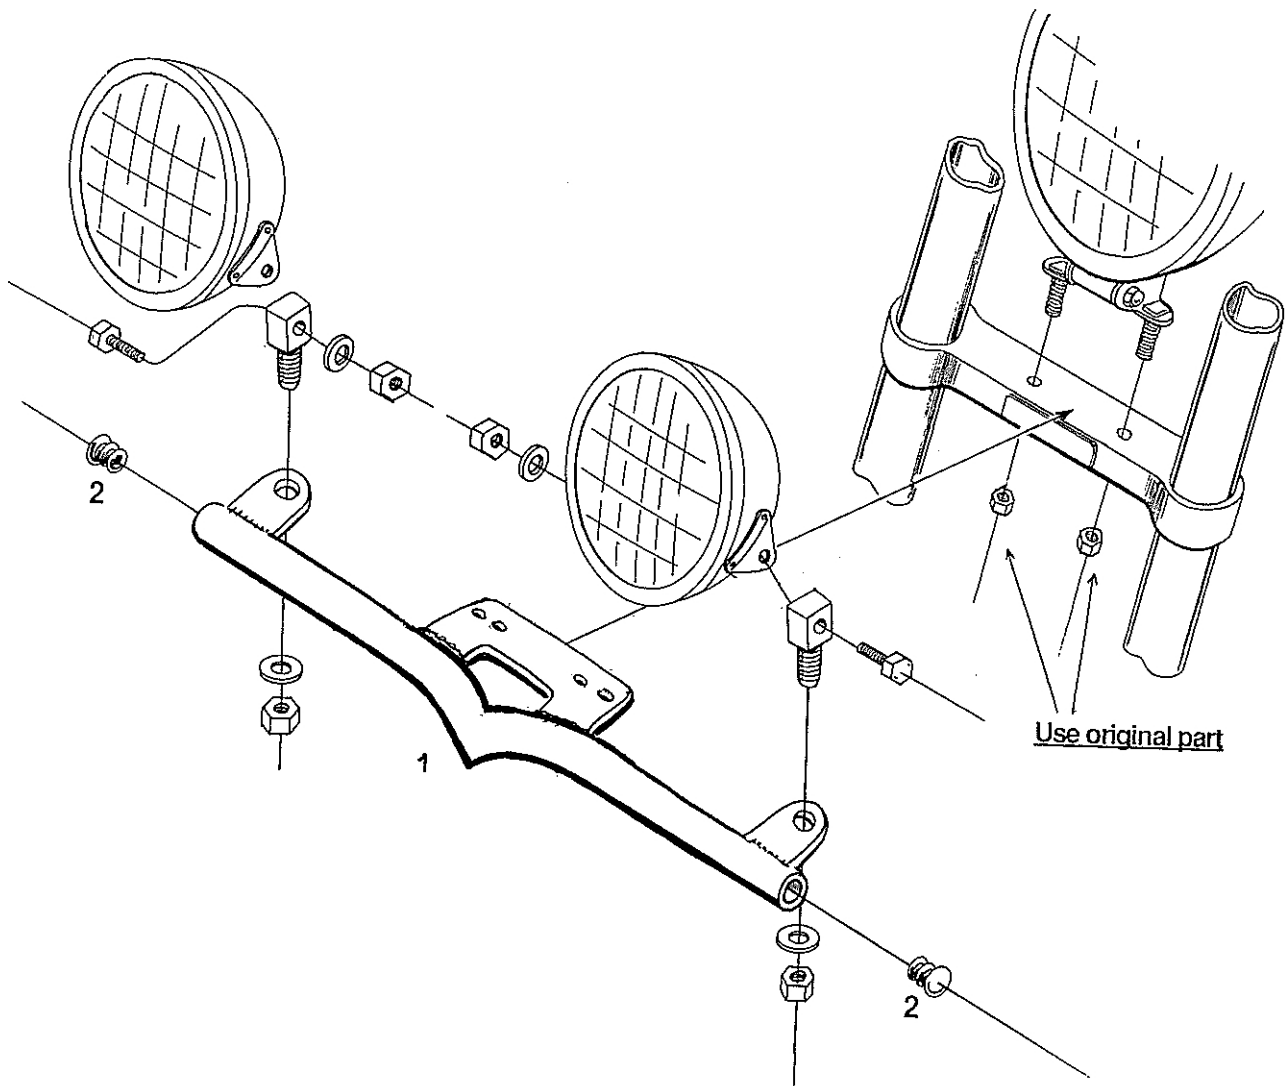

Spotlight bracket

Universal / Honda VT750DC

Art. no. 681-213 (VT750DC)
685-200 (Uni.)

Components Bracket

1	Bracket	1x
2	Dot	2x

For spotlights check

WWW.HIGHWAYHAWK.COM

or the latest Highway Hawk catalogue.