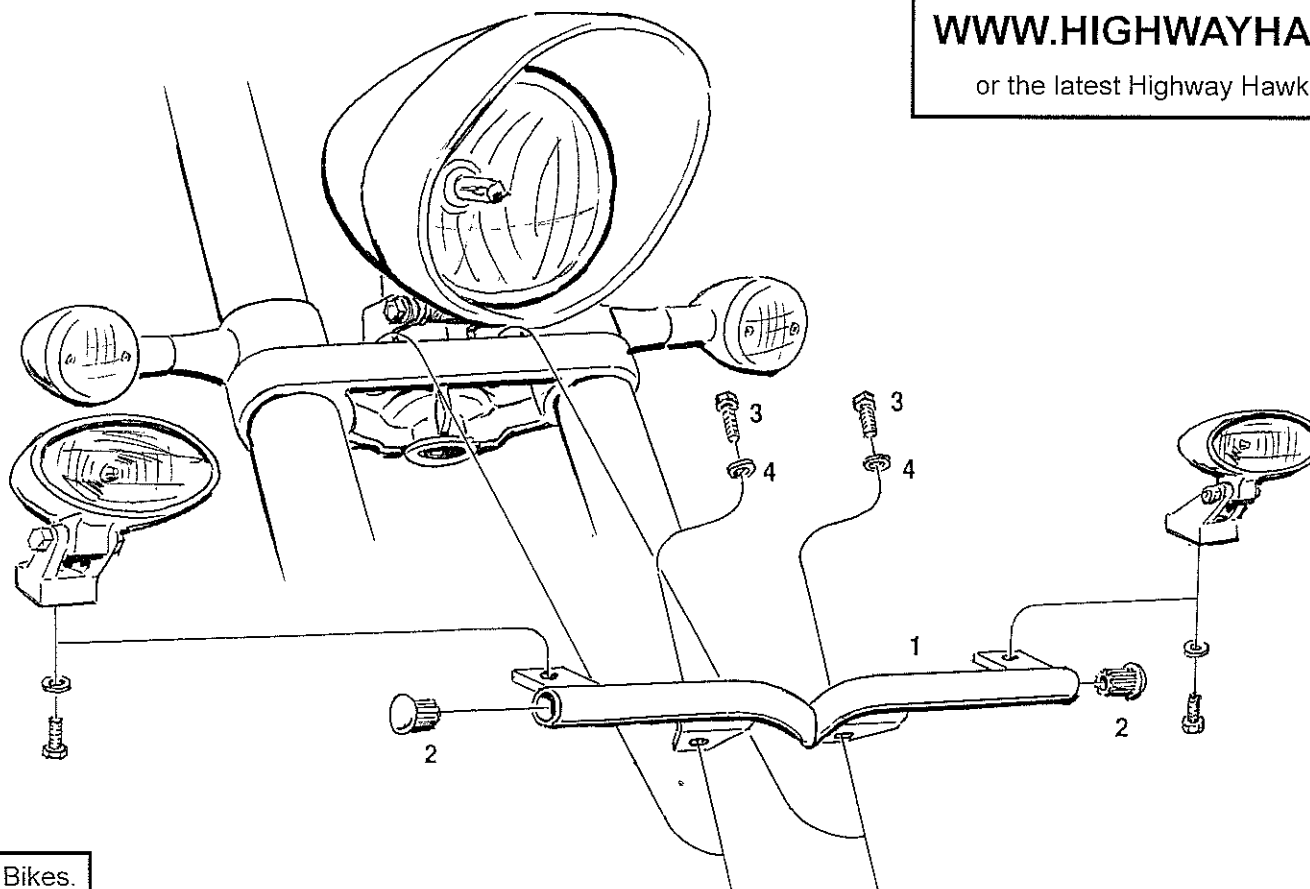

Spotlight bracket

Honda VTX 1300C / 1800 all

Art. no. 681 - 214

Components

1	Bracket	1x
2	Plug	2x
3	Bolt M8 x 25mm	2x
4	Washer M8	2x

For spotlights check

WWW.HIGHWAYHAWK.COM

or the latest Highway Hawk catalogue.