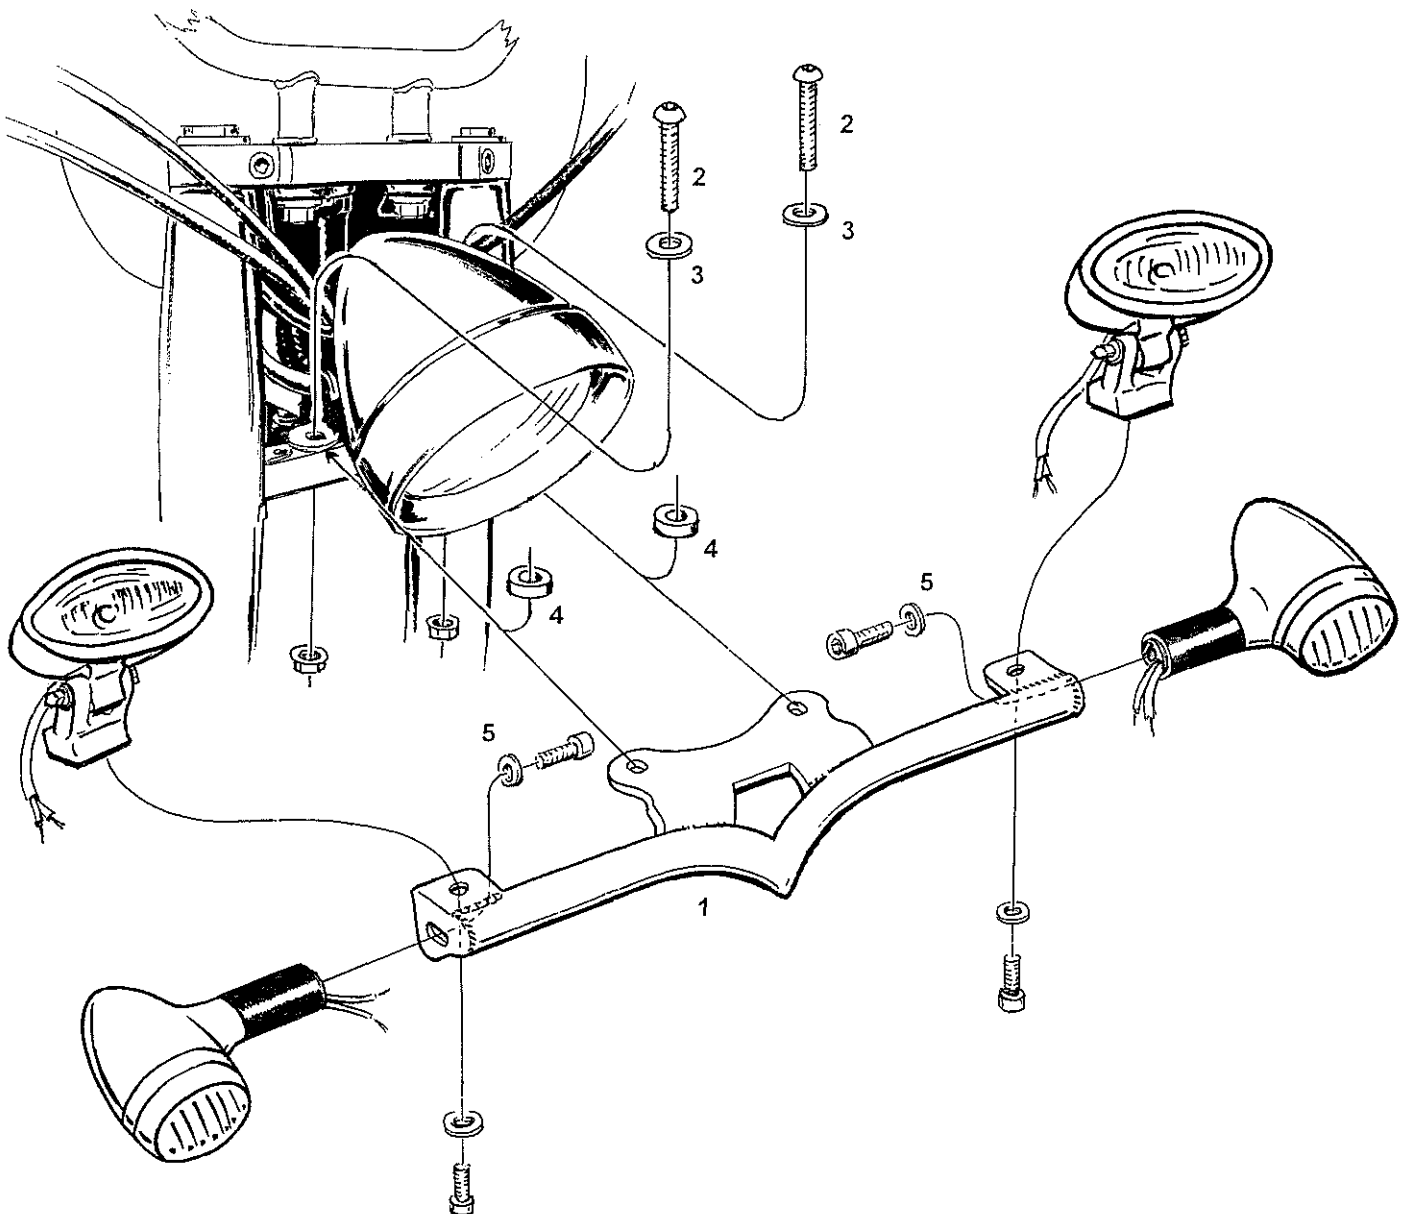

## Spotlight bracket

Honda VT750 C4+C5

Art. no. 681-216

### Components

1	Bracket	1x
2	Bolt M8 x 55mm	2x
3	Washer M8	2x
4	Space washer M8	2x
5	Washer M6	2x

For spotlights check

[WWW.HIGHWAYHAWK.COM](http://WWW.HIGHWAYHAWK.COM)

or the latest Highway Hawk catalogue.